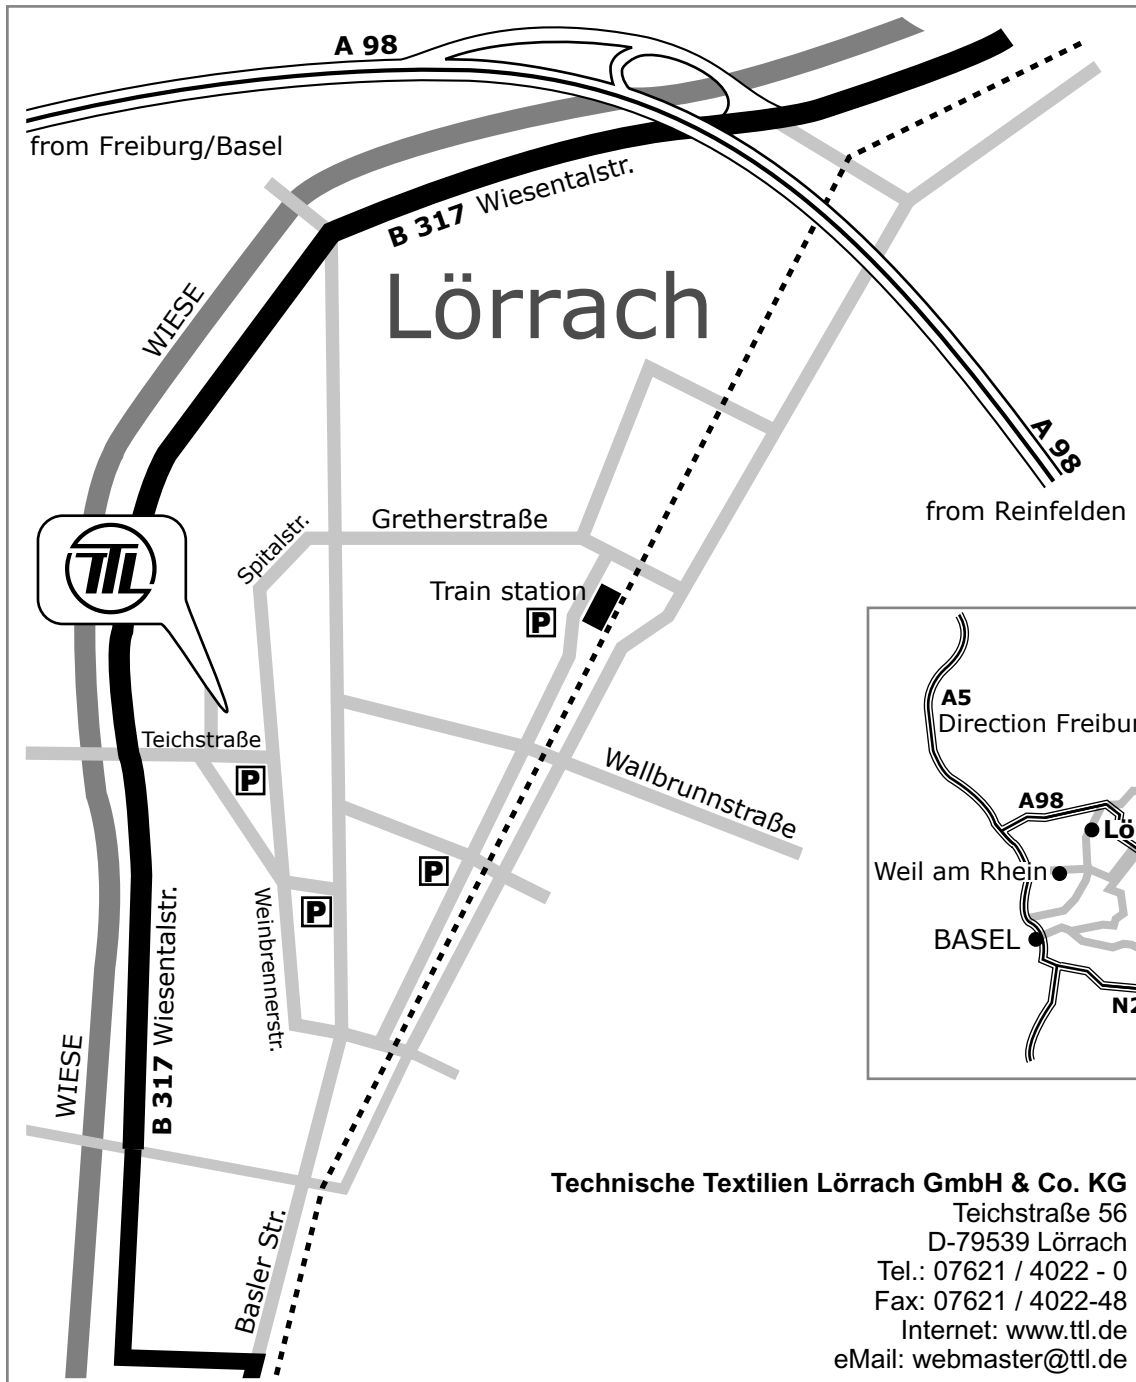

Roadmap

Technische Textilien
Lörrach

Technische Textilien Lörrach GmbH & Co. KG

Teichstraße 56

D-79539 Lörrach

Tel.: 07621 / 4022 - 0

Fax: 07621 / 4022-48

Internet: www.ttl.de

eMail: webmaster@ttl.de

Coming from the north (Freiburg):

- Highway A5 direction Basel
- At the highway cross Weil am Rhein turn right into highway A98 direction Lörrach/Rheinfelden
- Take exit Lörrach
- At the first traffic lights turn right into federal highway B317 (Wiesentalstrasse) direction Lörrach
- Follow the B317 along the river Wiese until the third traffic lights
- Turn left into Teichstrasse
- TTL(Teichstrasse 56) is located on the left side of the road, about 500m after the lights

Coming from the south (Basel):

- Swiss Highways N1 or N2 direction Basel
- Cross the border and continue on the german highway A5
- Highway A5 direction Freiburg/Karlsruhe
- At the highway cross Weil am Rhein turn right into highway A98 direction Lörrach/Rheinfelden
- Take exit Lörrach
- At the first traffic lights turn right into federal highway B317 (Wiesentalstrasse) direction Lörrach
- Follow the B317 along the river Wiese until the third traffic lights
- Turn left into Teichstrasse
- TTL(Teichstrasse 56) is located on the left side of the road, about 500m after the lights